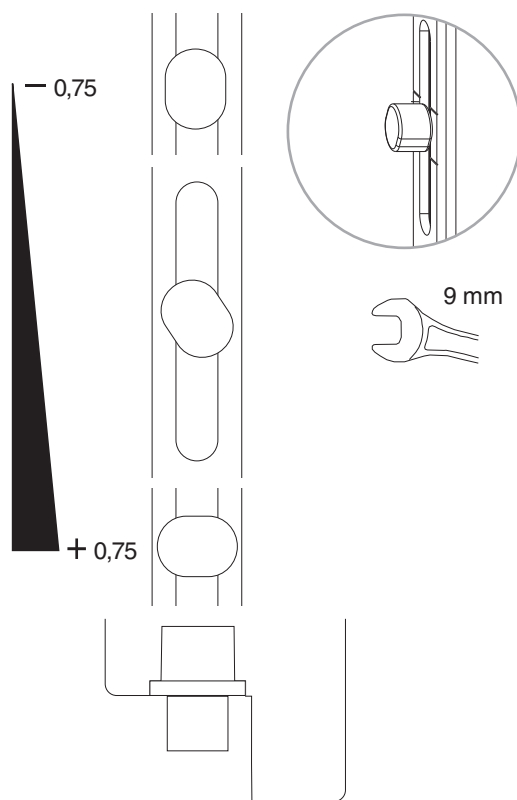

210340 - height connector SKB-S/SE MM 2200 with 3 i.S.
SRH 1.951-2.200 silver

Gasket compression adjustment

i.S. locking cams and standard locking cams

• only for sizes 1,050 and 1,300