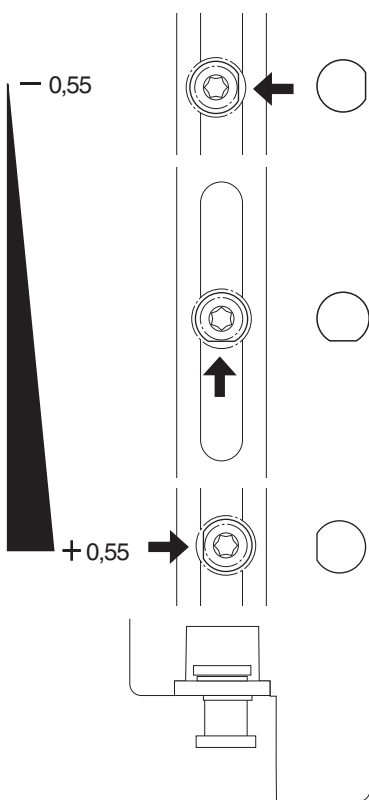

210340 - height connector SKB-S/SE MM 2200 with 3 i.S.
SRH 1.951-2.200 silver

Gasket compression adjustment

i.S. locking cams and standard locking cams

• only for sizes 1,050 and 1,300