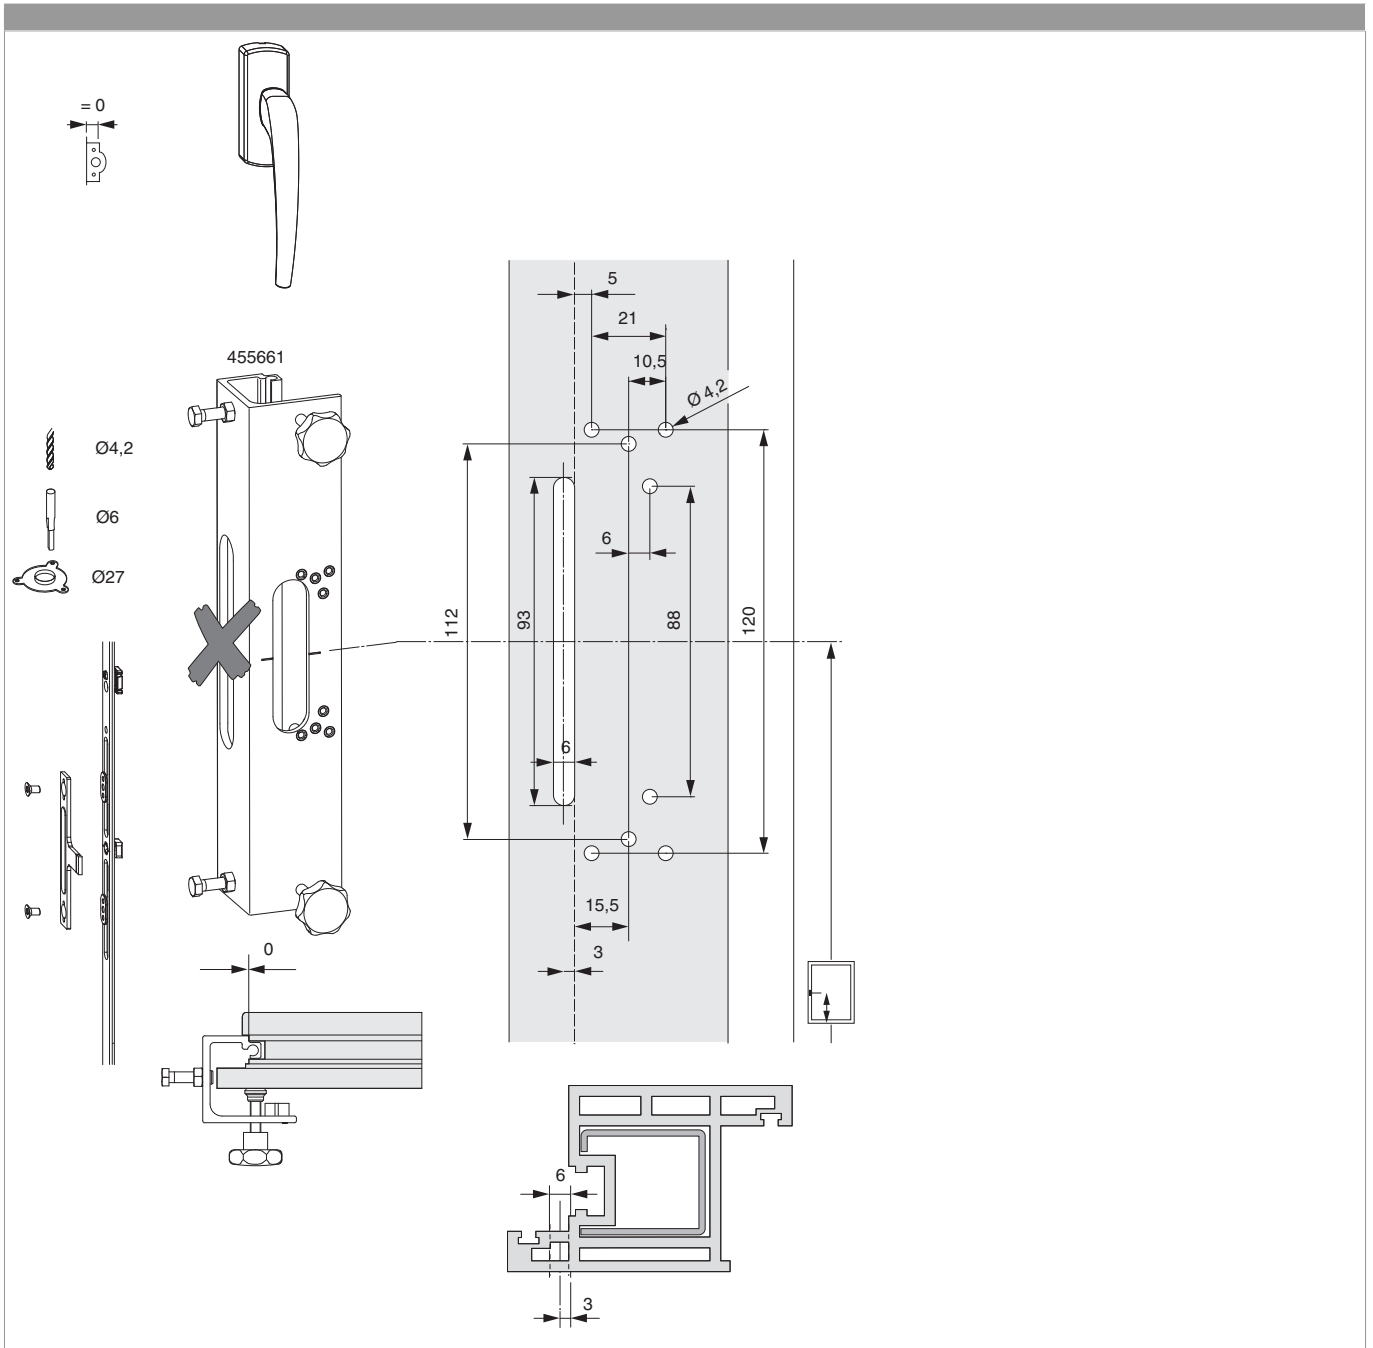

455530 - Drive gear set SK-Z BS 0 Size 8 with 4 i.S. HH 950 SRH 2.301-2.400 silver

Technical drawing

										No
silver	size 8	BS 0	4	950	2.301 - 2.400	200	15	2	5	455530 ¹⁾

¹⁾ Contents: 1 x drive-gear, 1 x height connector

455530 - Drive gear set SK-Z BS 0 Size 8 with 4 i.S. HH 950
SRH 2.301-2.400 silver

Drilling and routing pattern

455530 - Drive gear set SK-Z BS 0 Size 8 with 4 i.S. HH 950
SRH 2.301-2.400 silver

Gasket compression adjustment

i.S. locking cams and standard locking cams