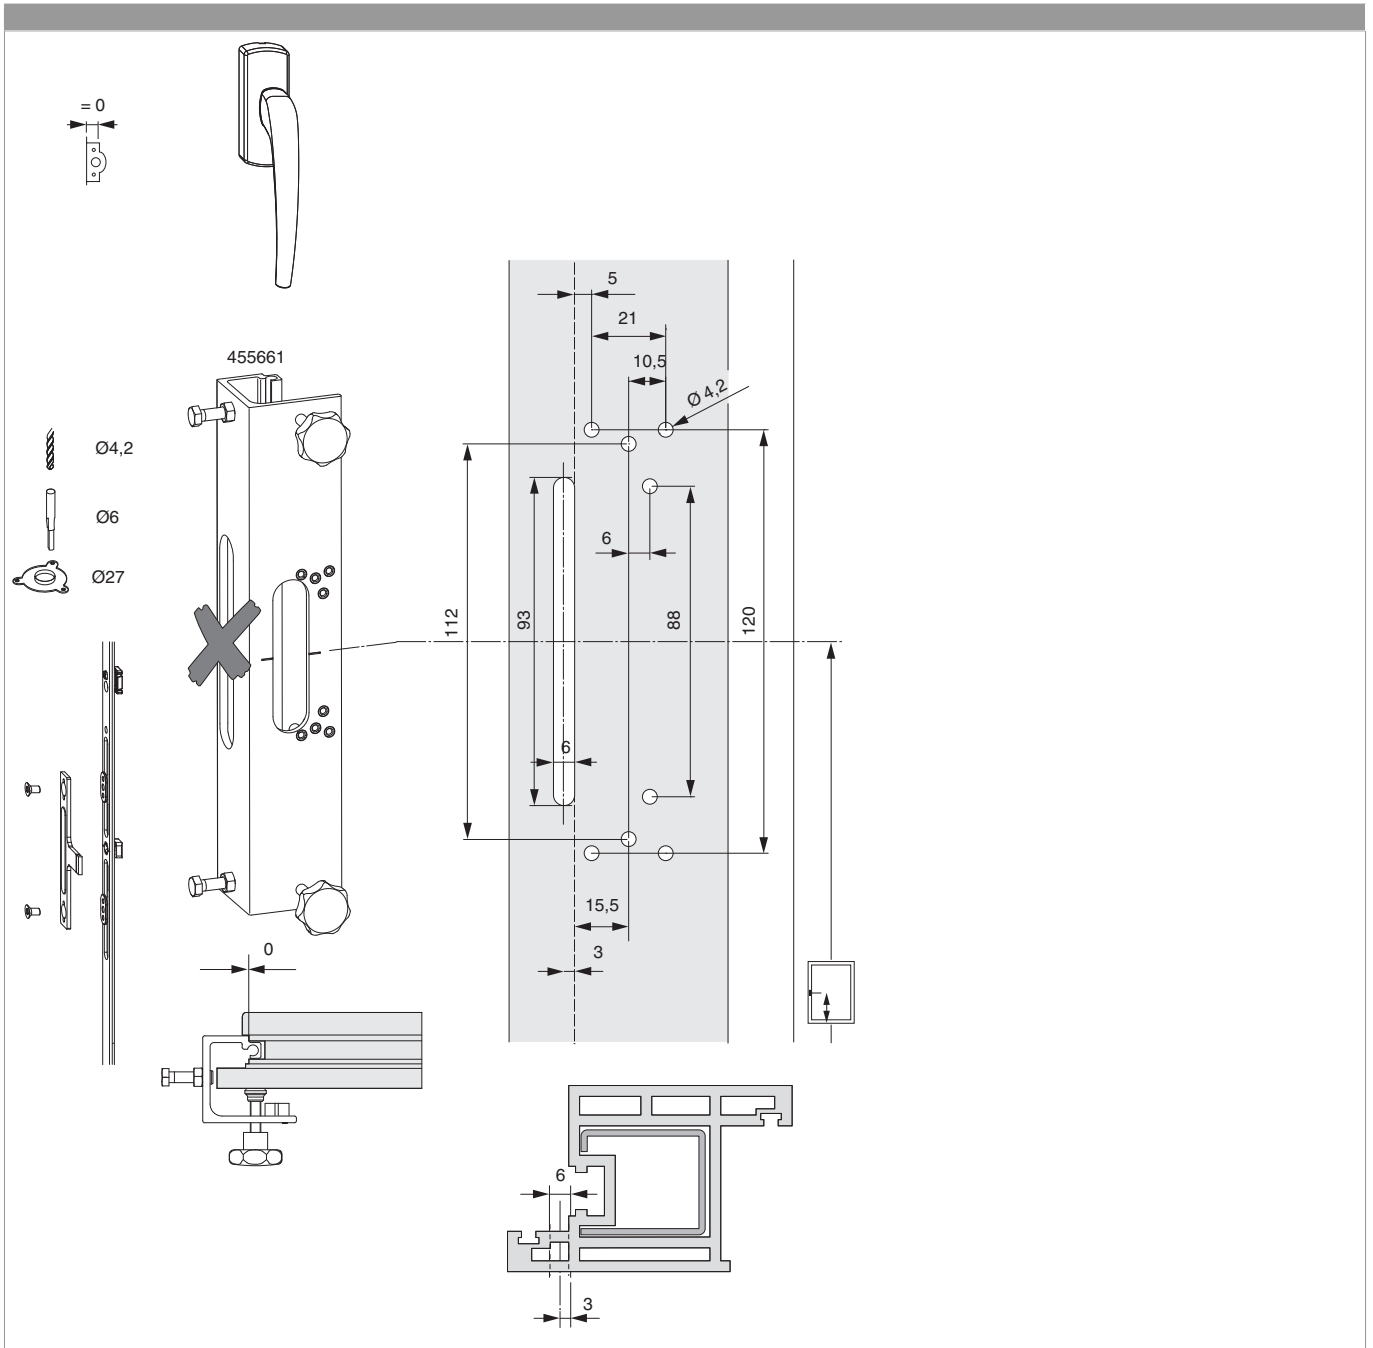

455529 - Drive gear set SK-Z BS 0 Size 7 with 4 i.S. HH 950 SRH 2.101-2.300 silver

Technical drawing

										No
silver	size 7	BS 0	4	950	2.101 - 2.300	200	15	2	5	455529 ¹⁾

¹⁾ Contents: 1 x drive-gear, 1 x height connector

455529 - Drive gear set SK-Z BS 0 Size 7 with 4 i.S. HH 950
SRH 2.101-2.300 silver

Drilling and routing pattern

455529 - Drive gear set SK-Z BS 0 Size 7 with 4 i.S. HH 950
SRH 2.101-2.300 silver

Gasket compression adjustment

i.S. locking cams and standard locking cams