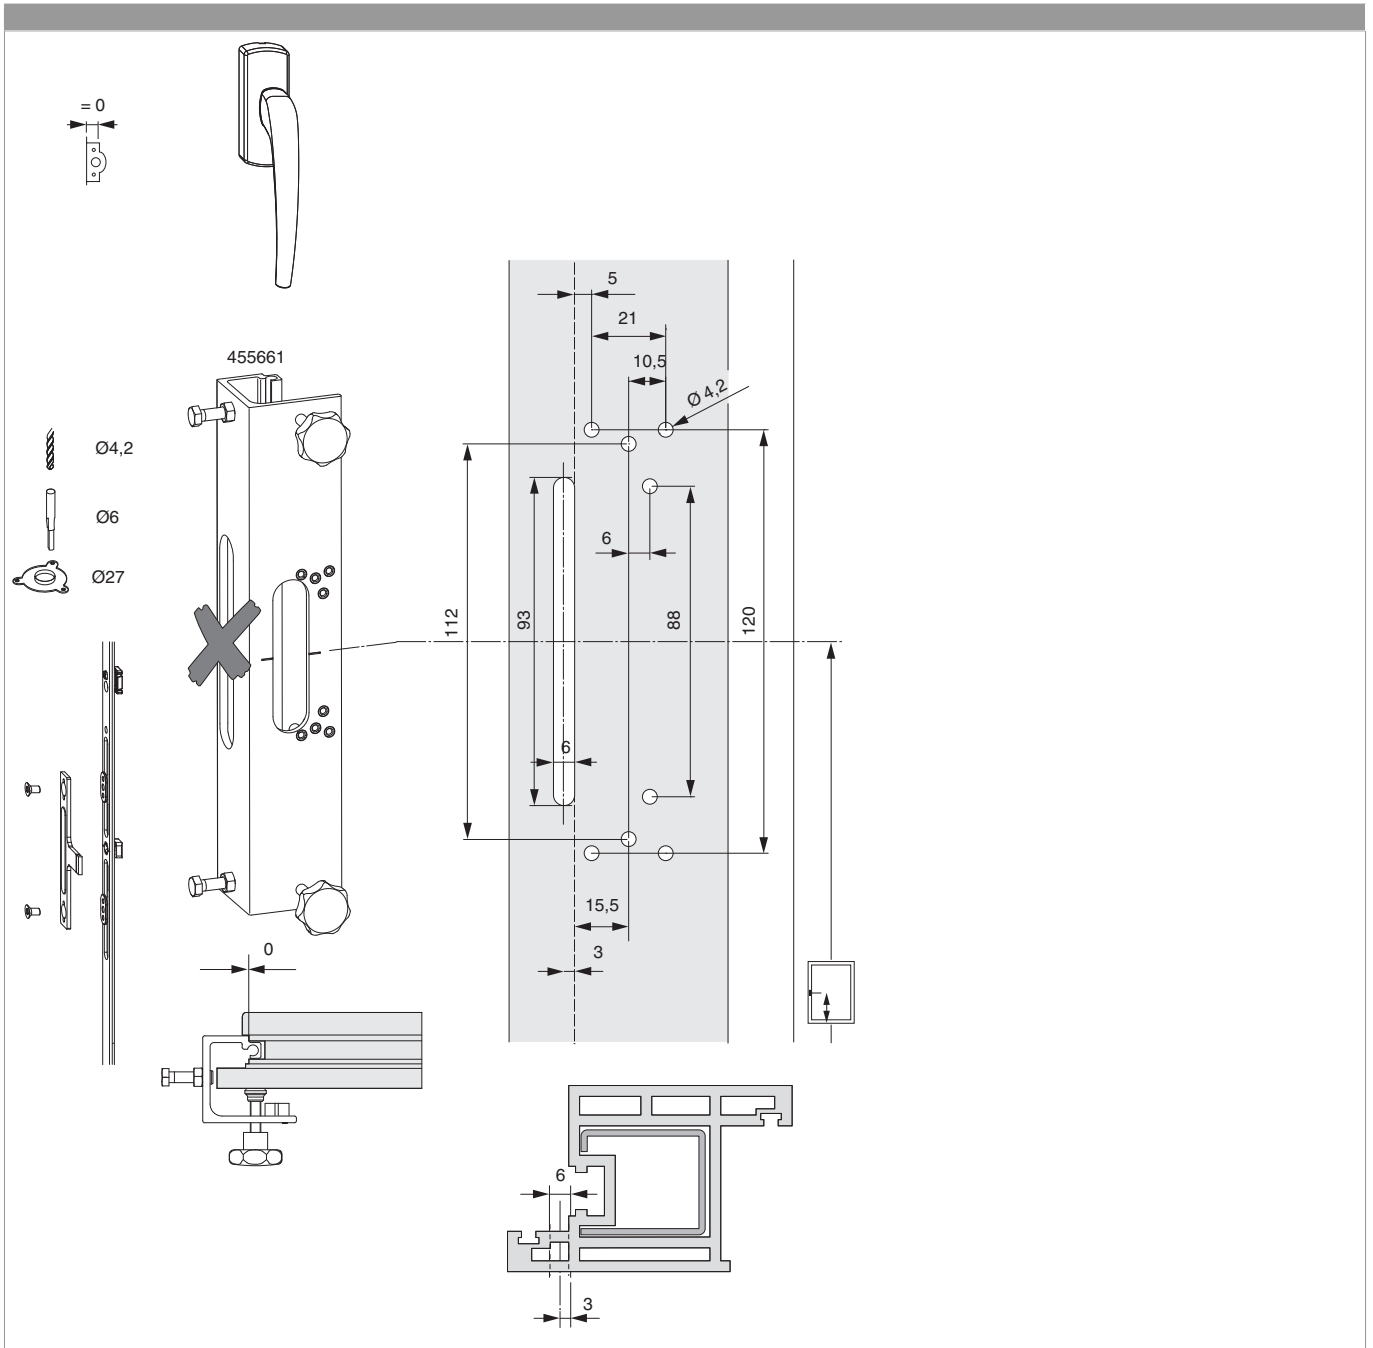

455528 - Drive gear set SK-Z BS 0 Size 6 with 4 i.S. HH 950 SRH 1.901-2.100 silver

Technical drawing

										No
silver	size 6	BS 0	4	950	1.901 - 2.100	200	13	2	5	455528 ¹⁾

¹⁾ Contents: 1 x drive-gear, 1 x height connector

455528 - Drive gear set SK-Z BS 0 Size 6 with 4 i.S. HH 950
SRH 1.901-2.100 silver

Drilling and routing pattern

455528 - Drive gear set SK-Z BS 0 Size 6 with 4 i.S. HH 950
SRH 1.901-2.100 silver

Gasket compression adjustment

i.S. locking cams and standard locking cams