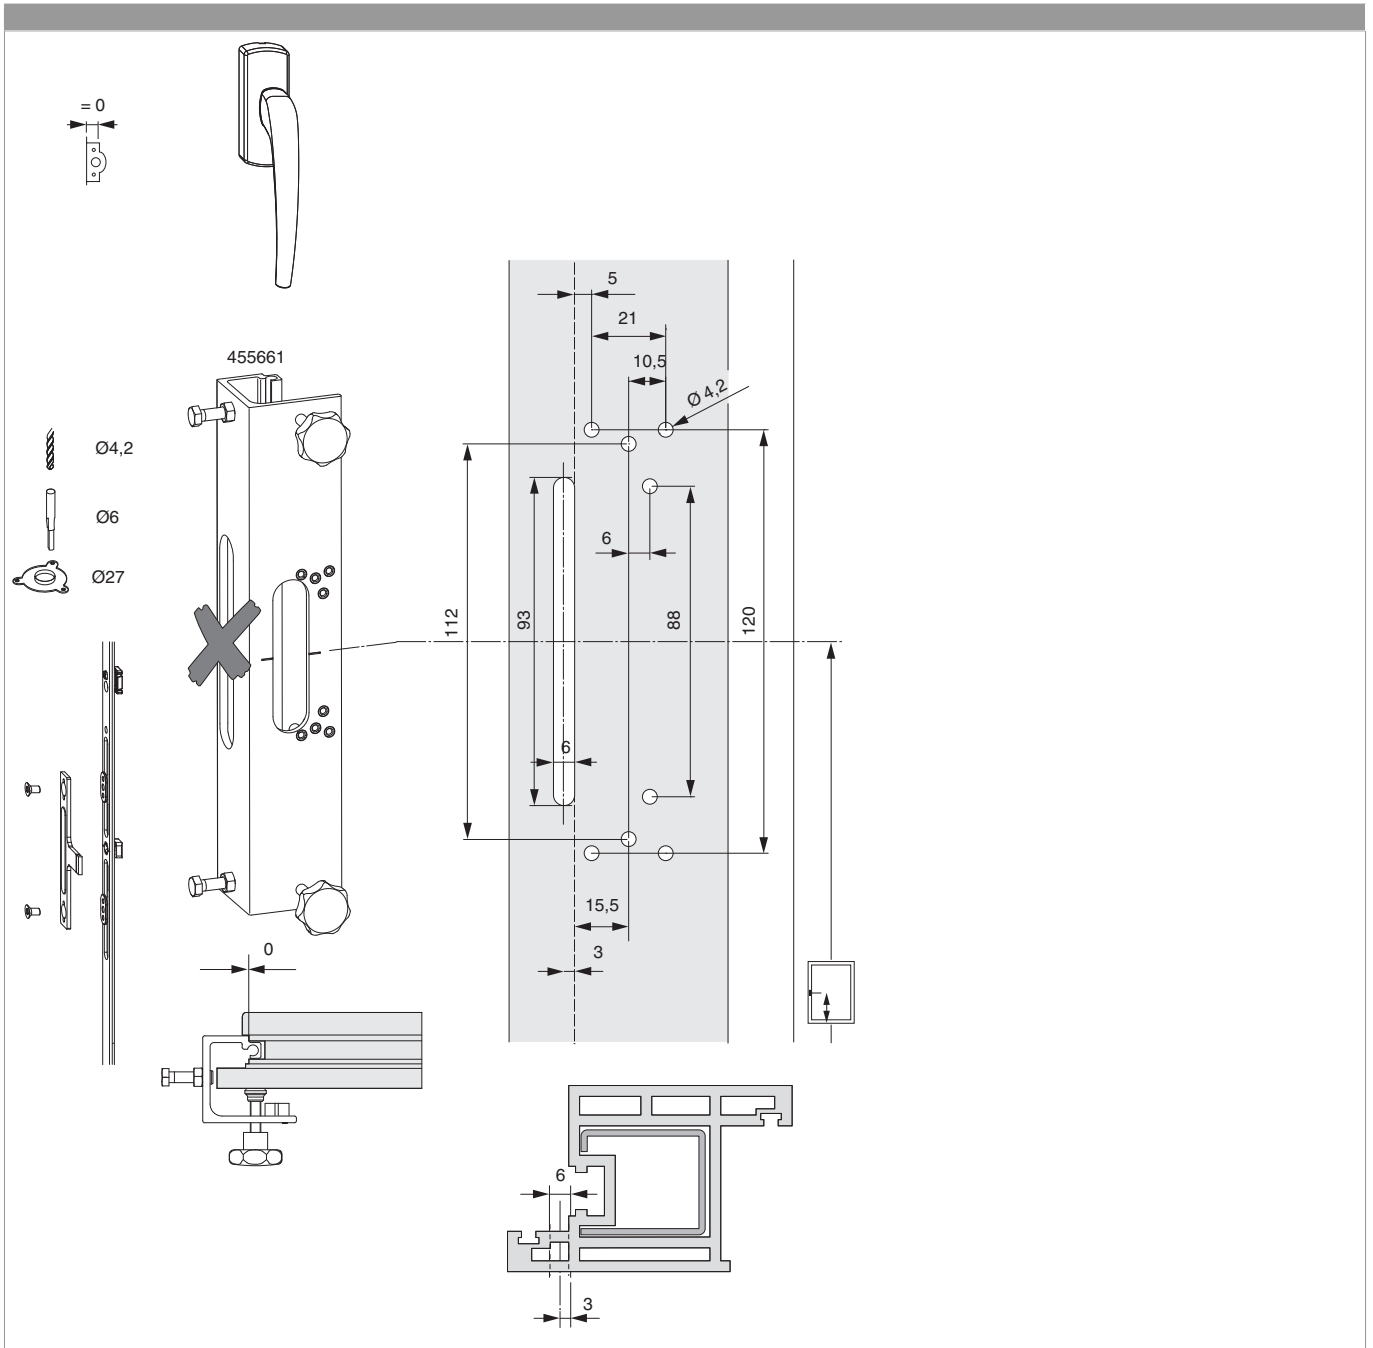

## 455527 - Drive gear set SK-Z BS 0 Size 5 with 4 i.S. HH 950 SRH 1.701-1.900 silver

### Technical drawing

										<b>No</b>
silver	size 5	BS 0	4	950	1.701 - 1.900	200	11	2	5	455527 <sup>1)</sup>

<sup>1)</sup> Contents: 1 x drive-gear, 1 x height connector

455527 - Drive gear set SK-Z BS 0 Size 5 with 4 i.S. HH 950  
SRH 1.701-1.900 silver

Drilling and routing pattern

455527 - Drive gear set SK-Z BS 0 Size 5 with 4 i.S. HH 950  
SRH 1.701-1.900 silver