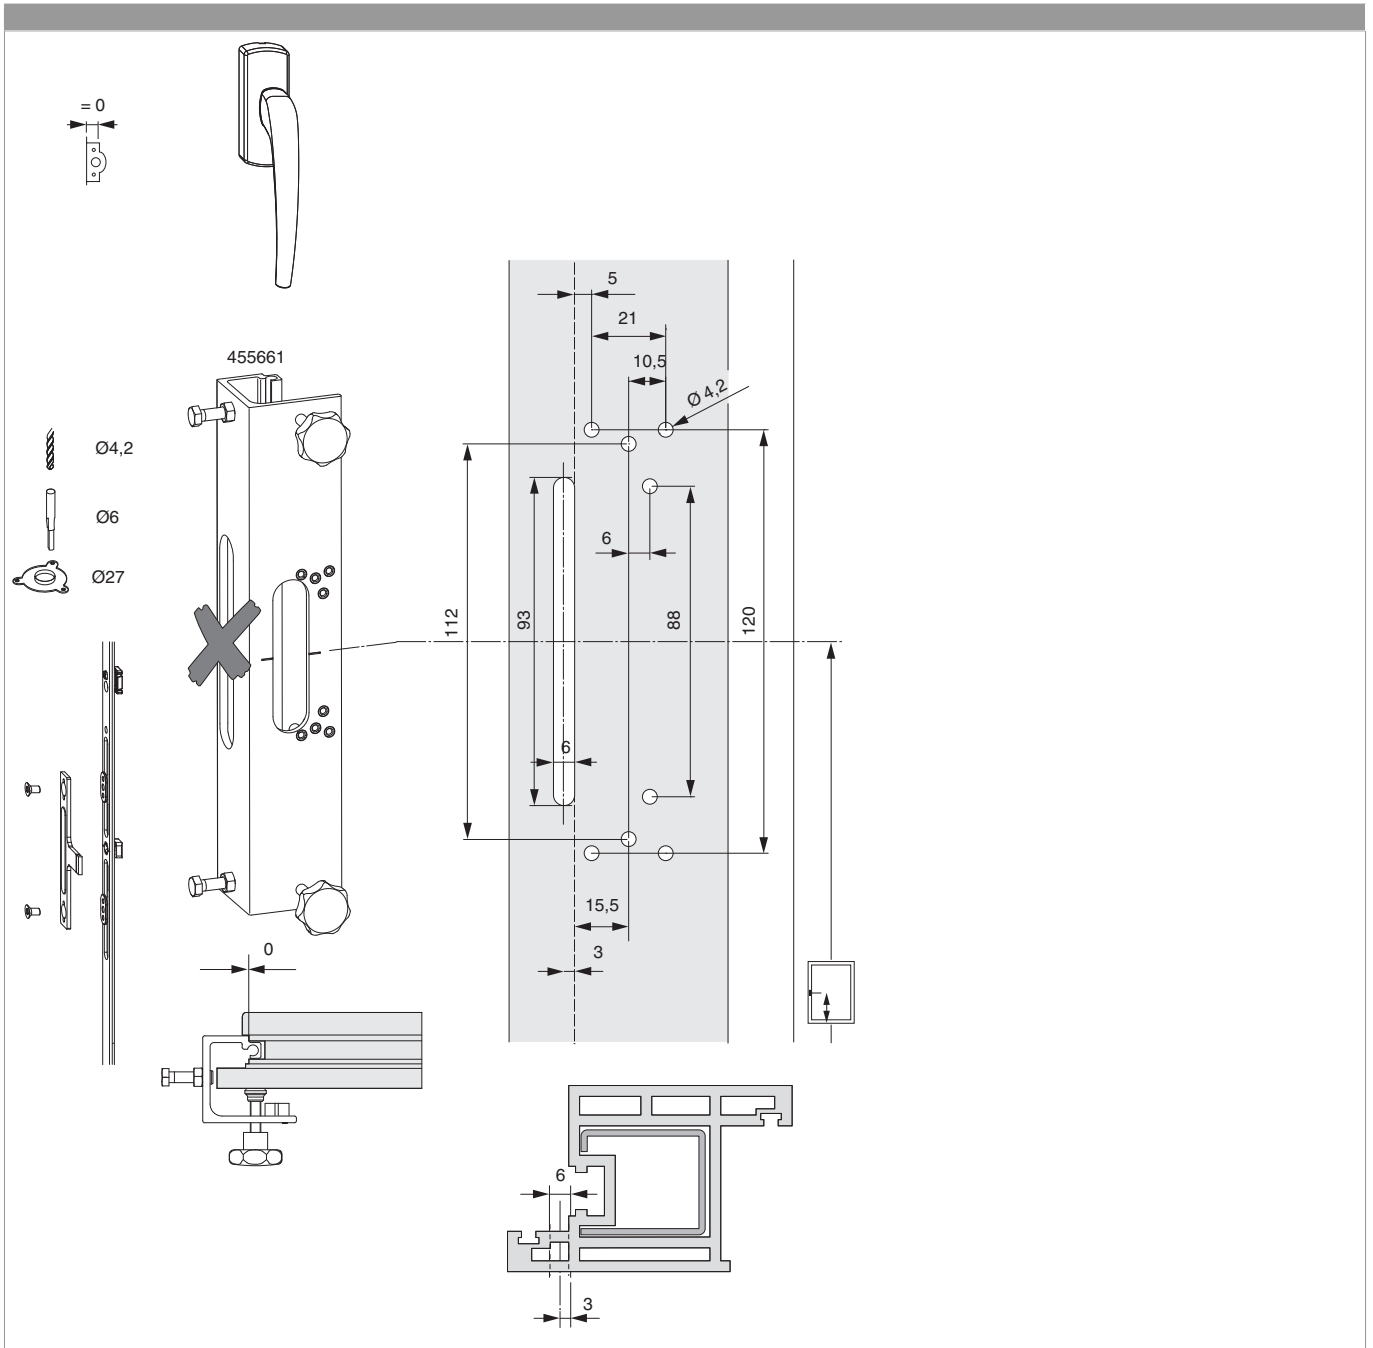

455526 - Drive gear set SK-Z BS 0 Size 4 with 4 i.S. HH 650 SRH 1.501-1.700 silver

Technical drawing

										No
silver	size 4	BS 0	4	650	1.501 - 1.700	200	10	2	5	455526 ¹⁾

¹⁾ Contents: 1 x drive-gear, 1 x height connector

455526 - Drive gear set SK-Z BS 0 Size 4 with 4 i.S. HH 650
SRH 1.501-1.700 silver

Drilling and routing pattern

455526 - Drive gear set SK-Z BS 0 Size 4 with 4 i.S. HH 650
SRH 1.501-1.700 silver

Gasket compression adjustment

i.S. locking cams and standard locking cams