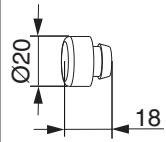

42146 - rubber buffer HS black

Technical drawing

			N^o
rubber buffer HS	black	50	42146