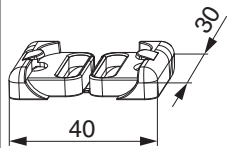

369691 - clip-on end cap for right-angled latch plate timber 30 mm rebate depth 13 mm offset black

Technical drawing

		No
clip-on end cap for right-angled latch plate timber 30 mm rebate depth 13 mm offset black	100	369691