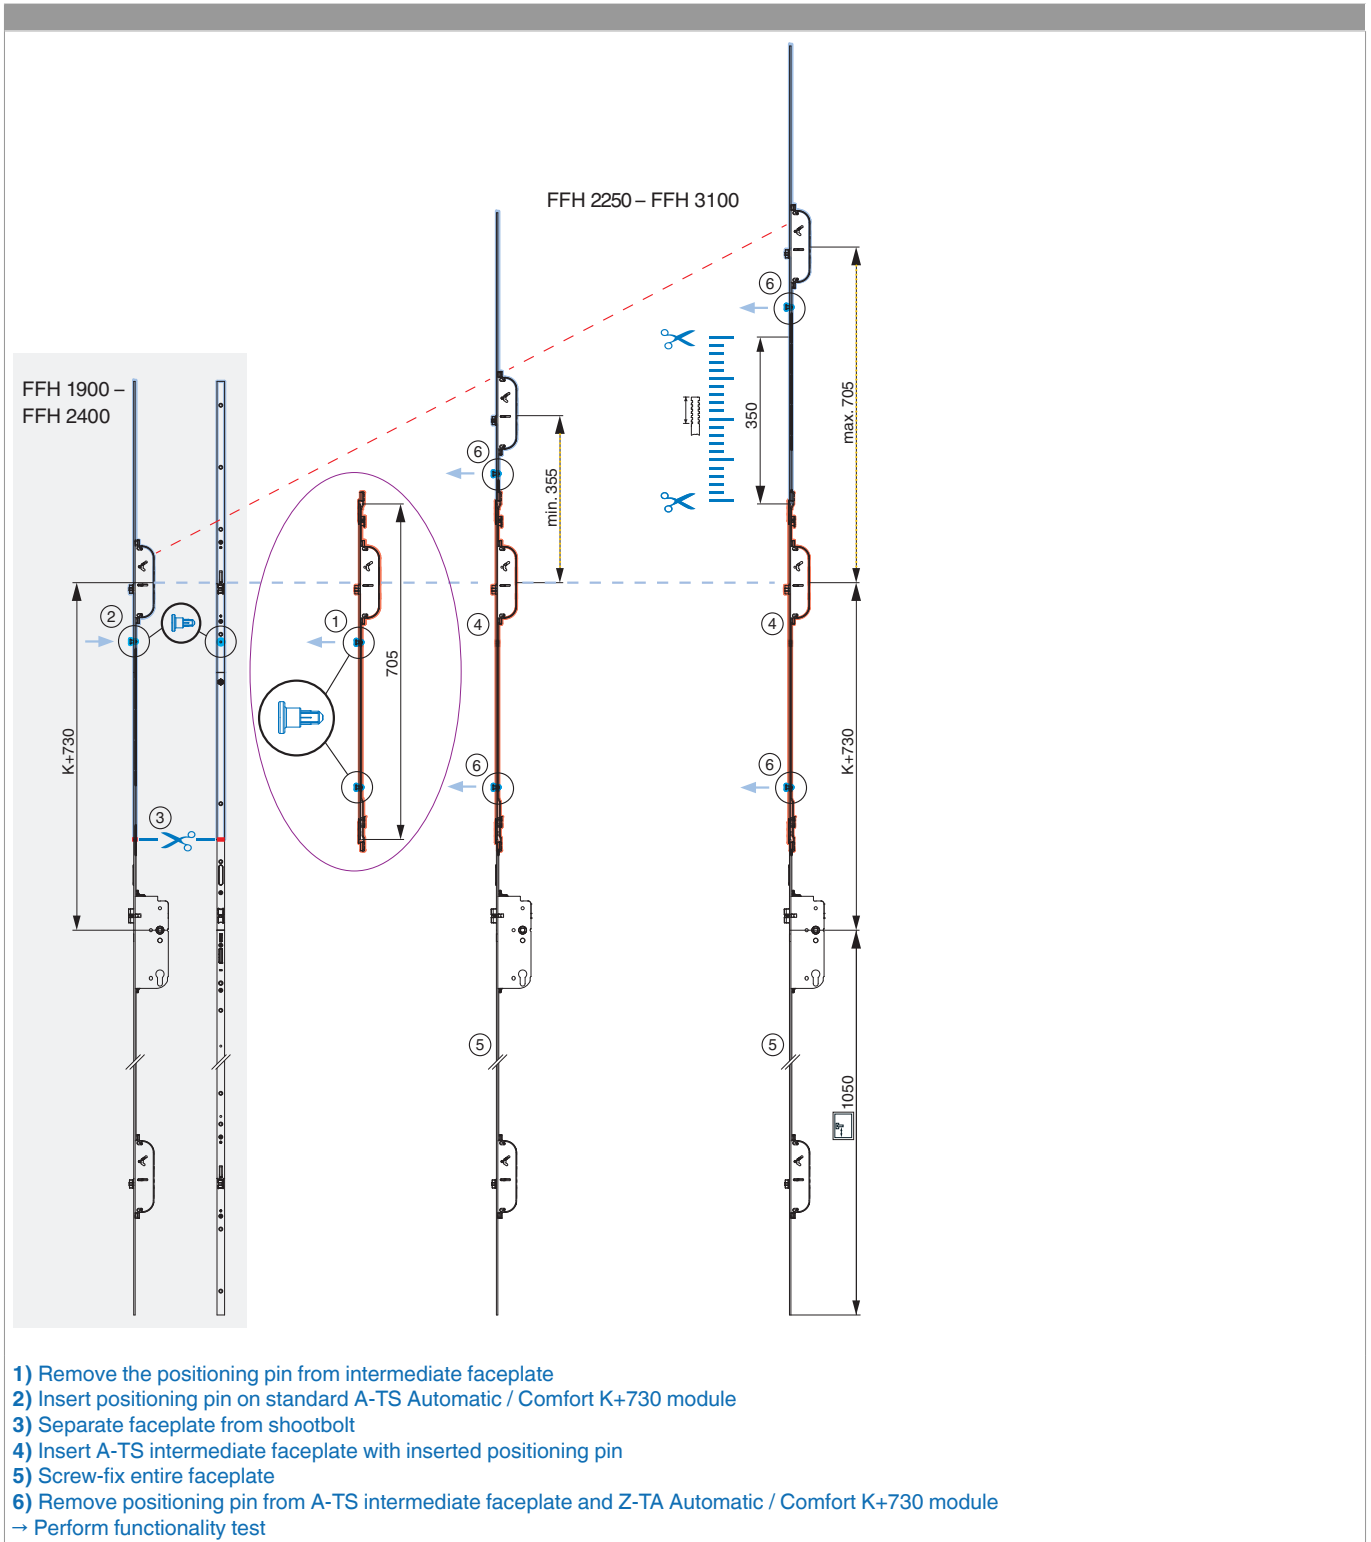

229773 - intermediate faceplate with 1 MF-HO silver F-705x16 PT-M

Technical drawing

			L		No
intermediate faceplate with 1 MF-HO silver	F	16	705	5	229773

Product image

Positioning

**229773 - intermediate faceplate with 1 MF-HO silver
F-705x16 PT-M**