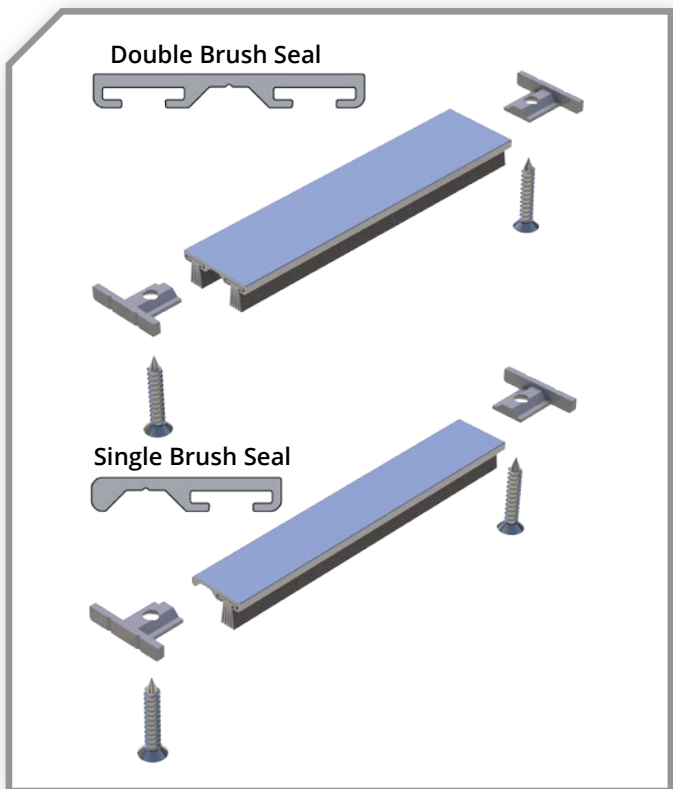

THRESHOLD SYSTEM FOR PVC DOORS

 pmtechnic.com

PM

THRESHOLD MOUNTING SCHEME

DOOR THRESHOLD SYSTEM

DOOR THRESHOLD FOR RENOVATION PROFILE

STRIKER

ALUMINIUM BRUSH SEAL PROFILE