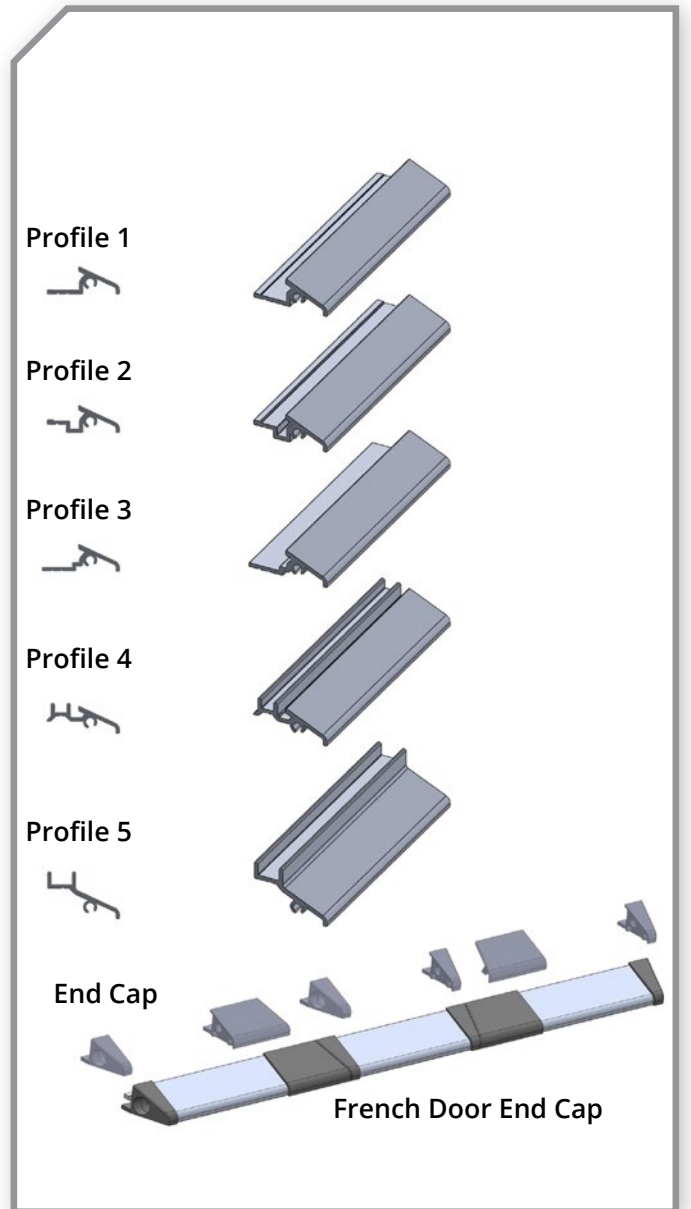

THRESHOLD SYSTEM FOR PVC DOORS

 pmtechnic.com

PM

THRESHOLD MOUNTING SCHEME

DOOR THRESHOLD SYSTEM

DOOR THRESHOLD FOR RENOVATION PROFILE

STRIKER

ALUMINIUM BRUSH SEAL PROFILE