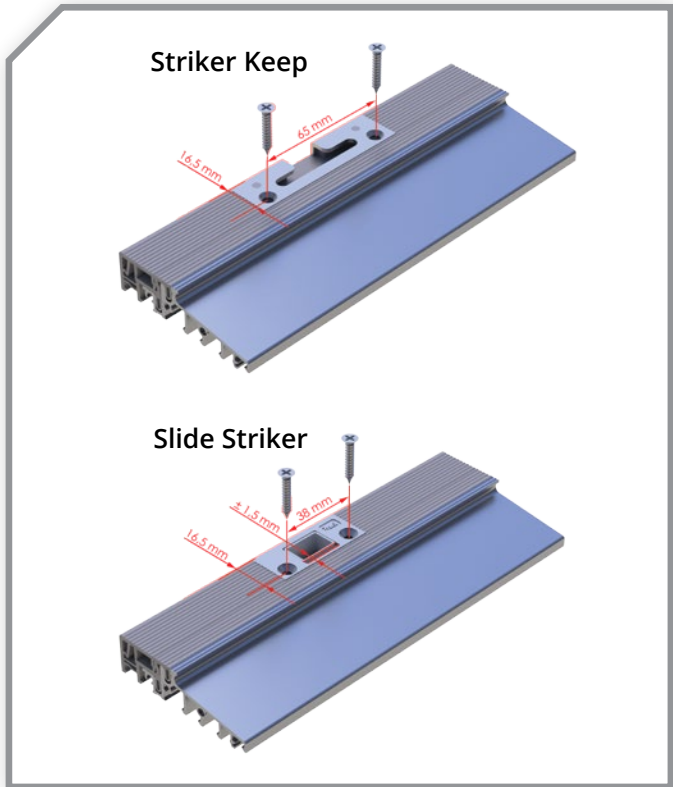

THRESHOLD SYSTEM FOR PVC DOORS

 pmtechnic.com

PM

THRESHOLD MOUNTING SCHEME

DOOR THRESHOLD SYSTEM

DOOR THRESHOLD FOR RENOVATION PROFILE

STRIKER

ALUMINIUM BRUSH SEAL PROFILE