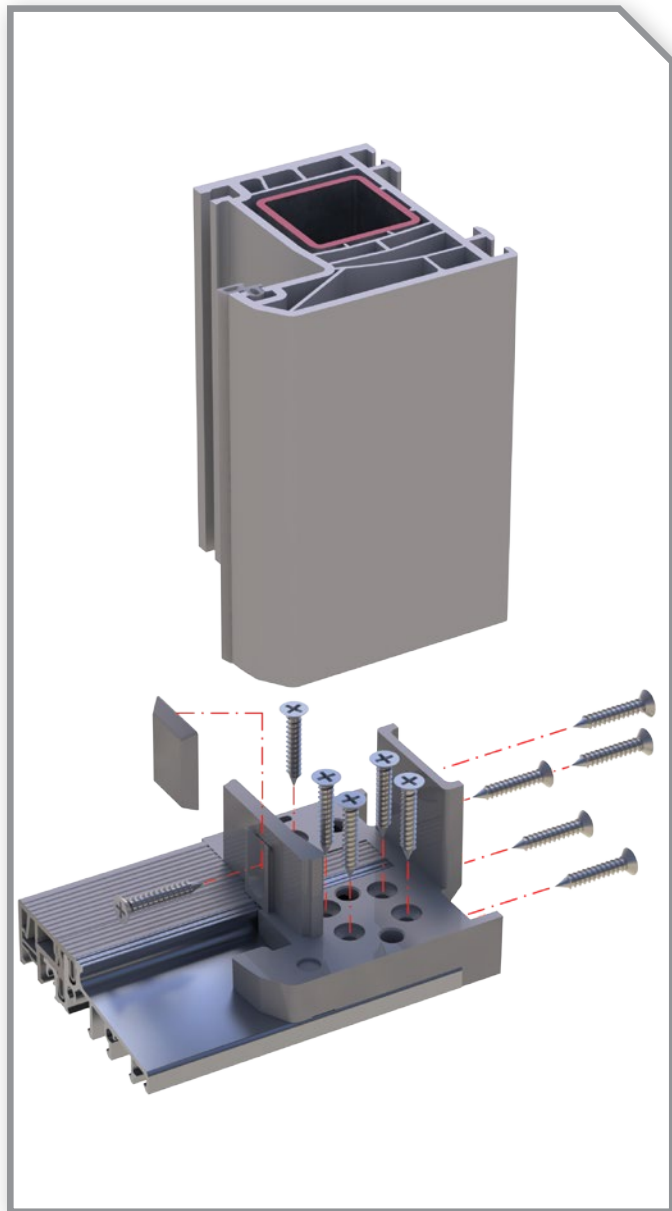

THRESHOLD SYSTEM FOR PVC DOORS

 pmtechnic.com

PM

THRESHOLD MOUNTING SCHEME

DOOR THRESHOLD SYSTEM

DOOR THRESHOLD FOR RENOVATION PROFILE

STRIKER

ALUMINIUM BRUSH SEAL PROFILE