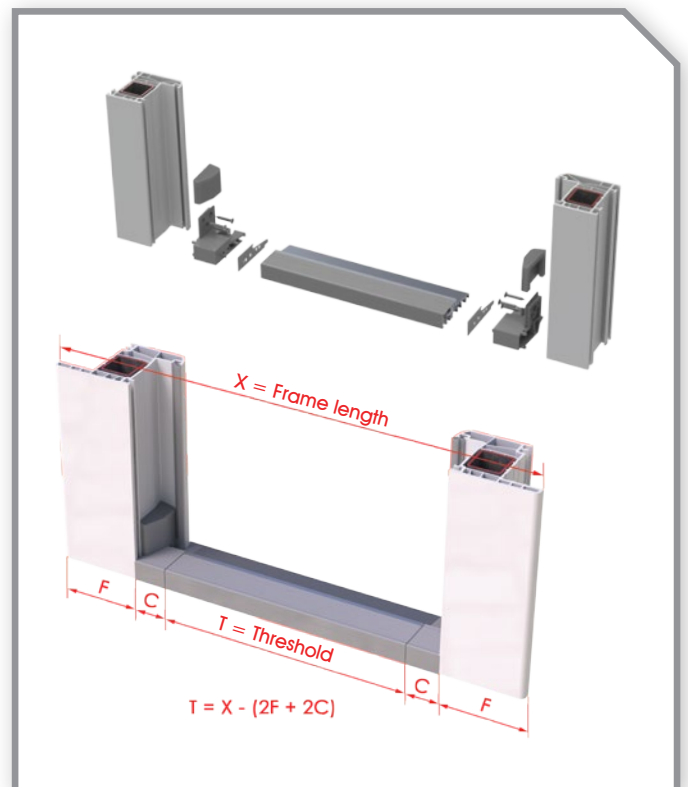

THRESHOLD SYSTEM FOR PVC DOORS

 pmtechnic.com

PM

THRESHOLD MOUNTING SCHEME

DOOR THRESHOLD SYSTEM

DOOR THRESHOLD FOR RENOVATION PROFILE

STRIKER

ALUMINIUM BRUSH SEAL PROFILE