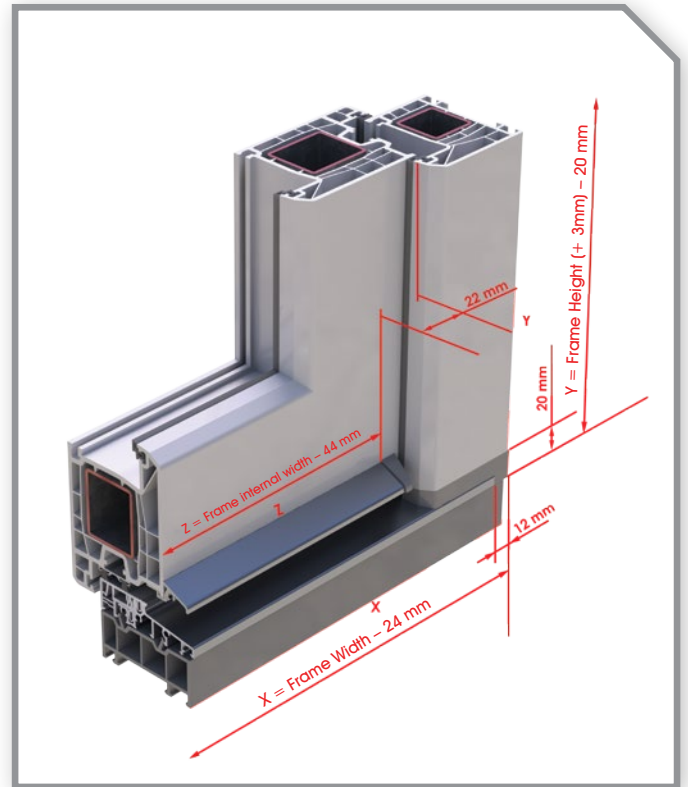

THRESHOLD SYSTEM FOR PVC DOORS

 pmtechnic.com

PM

THRESHOLD MOUNTING SCHEME

DOOR THRESHOLD SYSTEM

DOOR THRESHOLD FOR RENOVATION PROFILE

STRIKER

ALUMINIUM BRUSH SEAL PROFILE