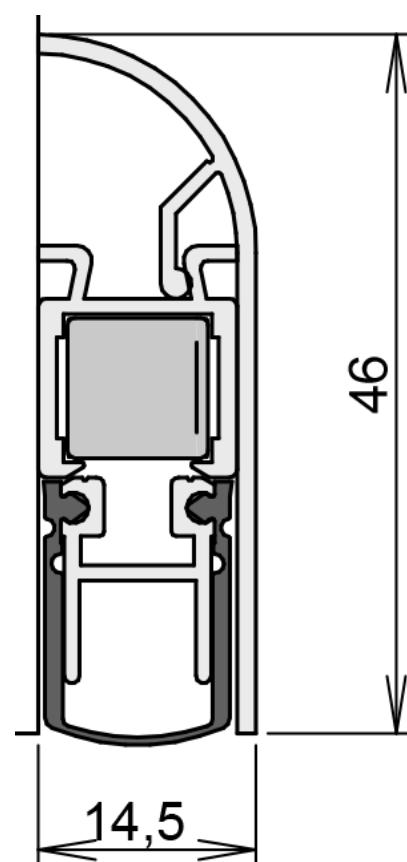

Schall-Ex® Applic A

DETAILS

Articlenumber	1-658
Function	hinged door
Türenmaterial	timber, PVC
Application	internal door
Usage	sound protection, smoke protection, fire protection, accessibility

TECHNICAL DATA

Width	14.5 mm
Height	46 mm
Min. delivery length	235 mm
Max. delivery length	1333 mm
Standard length	805, 930, 1055 mm
max. travel	11 mm
Actuation	single-sided
Actuator	Auslösefalle
Outerprofile	aluminium
Surface	silver anodized (C-0)
Sealingprofile	silicone, self-extinguishing

FITTING

Fixing	FS - Front/Fläche-Schrauben Spanplattenschraube 3,5x32
Pressureplate	248

EXAMINATIONS AND CERTIFICATES

Sound	yes
Permanent function 200k	yes
Leakage rate certificate	yes
Barrier free	yes
UL	yes
EPD	yes
REACH	yes