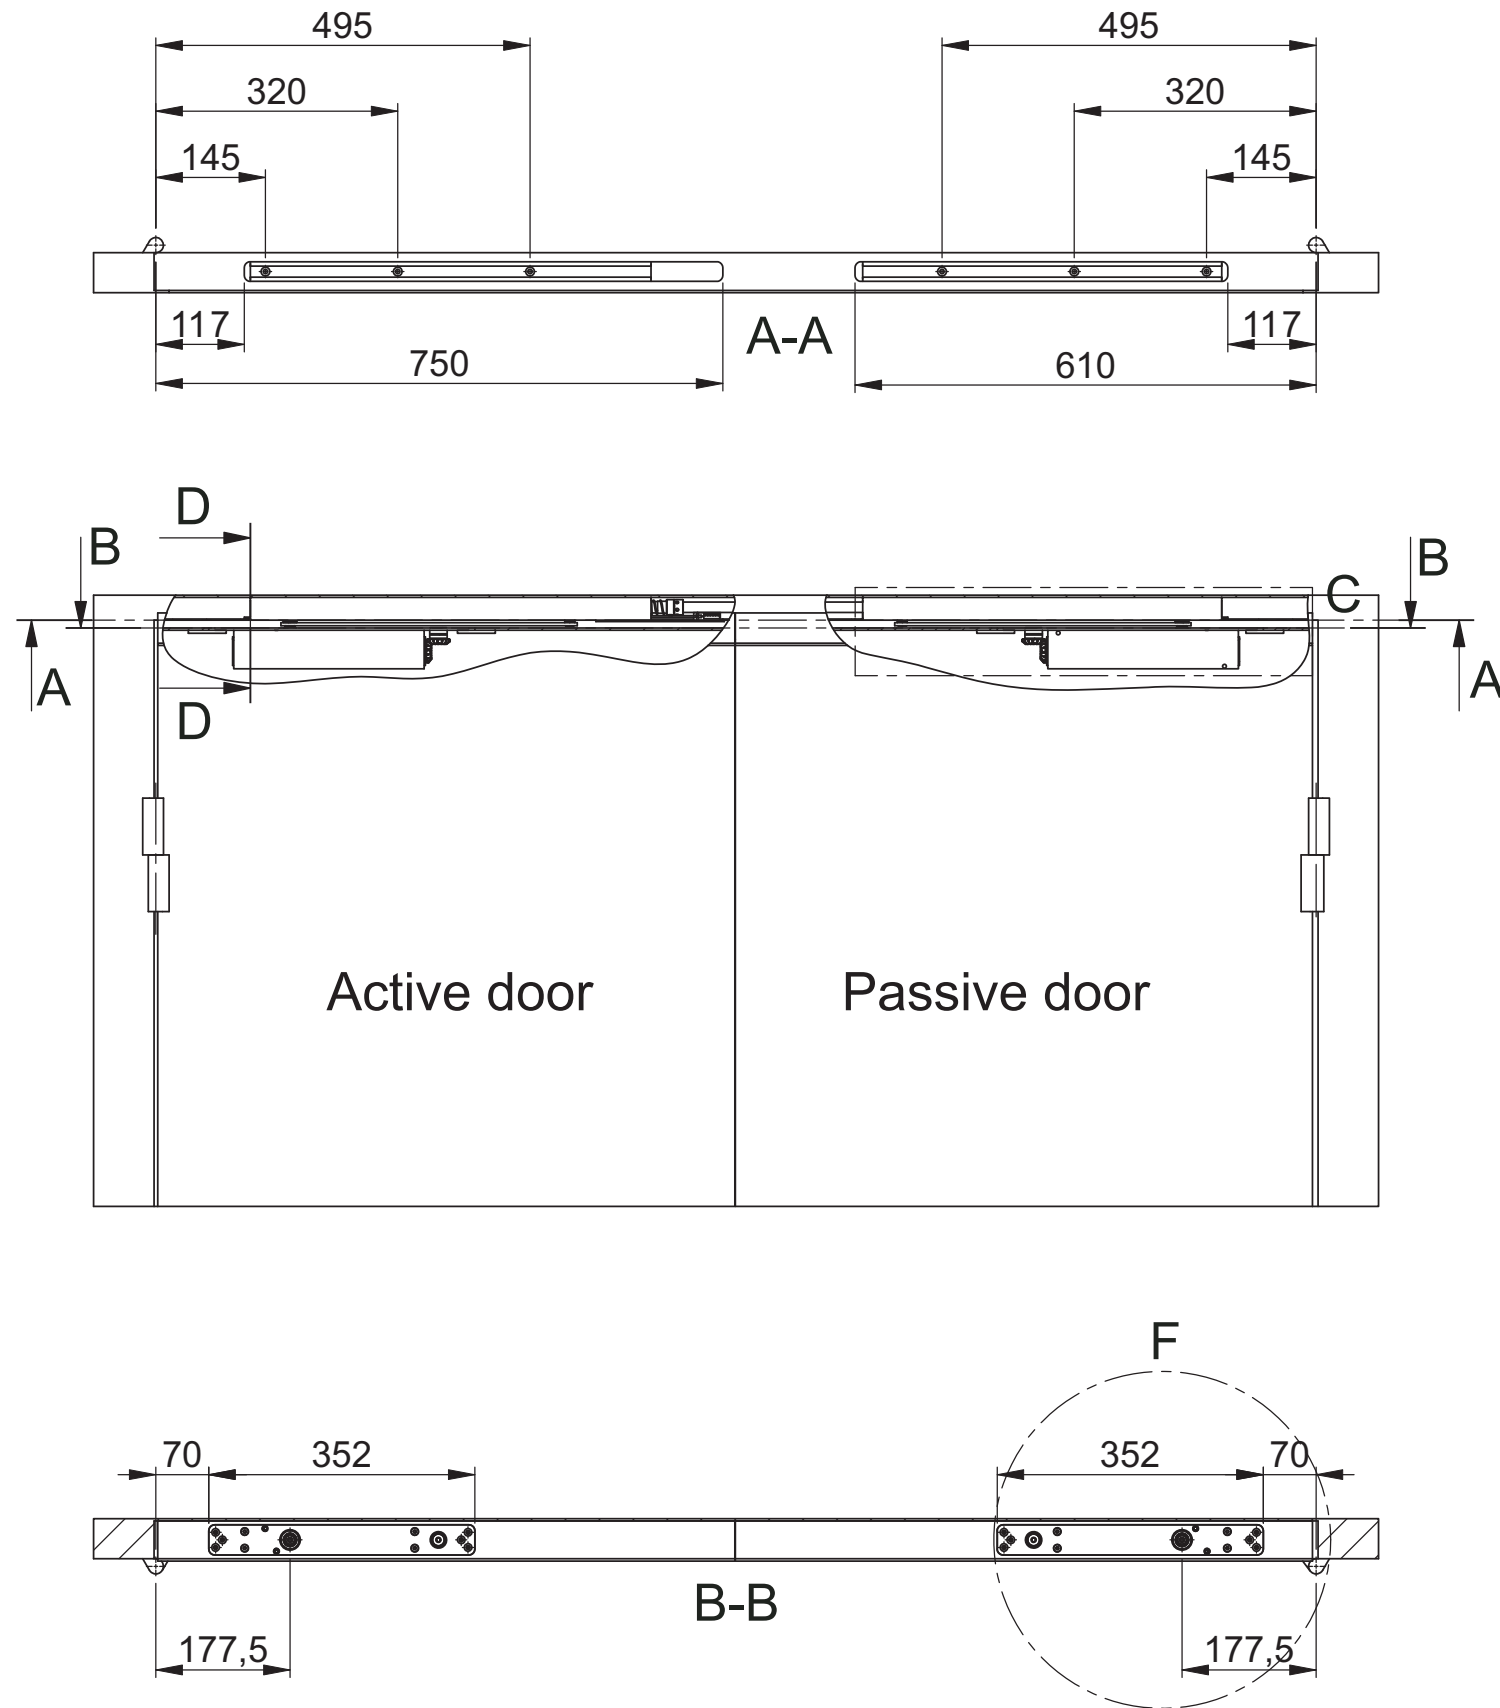

ASSA ABLOY is the global leader in door opening solutions, dedicated to satisfying end-user needs for security, safety and convenience.

ASSA ABLOY

Abloy Oy
P.O.Box 108
80101 Joensuu
FINLAND
Tel.: +358-20 599 2501
Fax: +358-20 599 2209

www.assaabloy.com