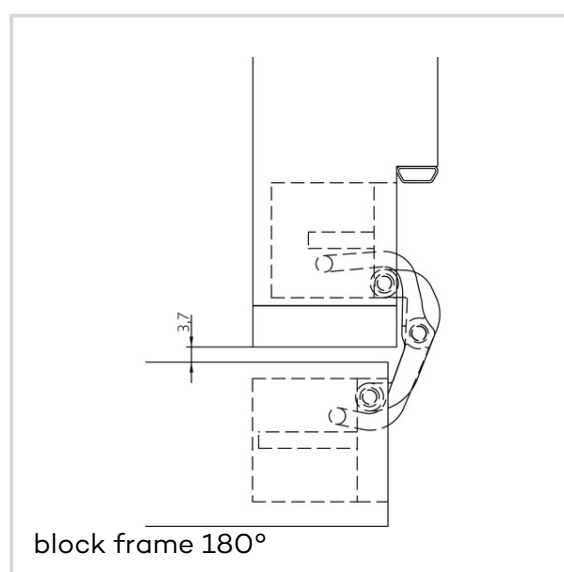

ANSELMI - AN 161 3D FVZ 12/38

Notes

The load capacity mentioned above refers to the use of 2 hinges per door leaf (900 x 2100 mm).

Suggested screws: Frame side: Countersunk head screws DIN 7505 A, Diameter 5,0 mm Door side: Pan head screws DIN 7505 B, Diameter 4,0 mm

If necessary, it is possible to lock the vertical adjustment of the hinge by means of a fixing screw (VF).

Alternatively, the routing can be carried out with a cutter diameter of 14,0 mm and a collar ring diameter of 25,0 mm.

Item versions

Finish	Satin Chrome (AN 014)
VPE	pack of 2
DIN	DIN right and left hand
ITEM NO.	AN 161 3D FVZ 12/38 (AN 014)
EAN	8054608703360
Finish	Black (AN 018)
VPE	pack of 2
DIN	DIN right and left hand
ITEM NO.	AN 161 3D FVZ 12/38 (AN 018)
EAN	8054608703384
Finish	Antique Bronze (AN 035)
VPE	pack of 2
DIN	DIN right and left hand
ITEM NO.	AN 161 3D FVZ 12/38 (AN 035)
EAN	8054608703568
Finish	Aluminium Chrome (AN 036)