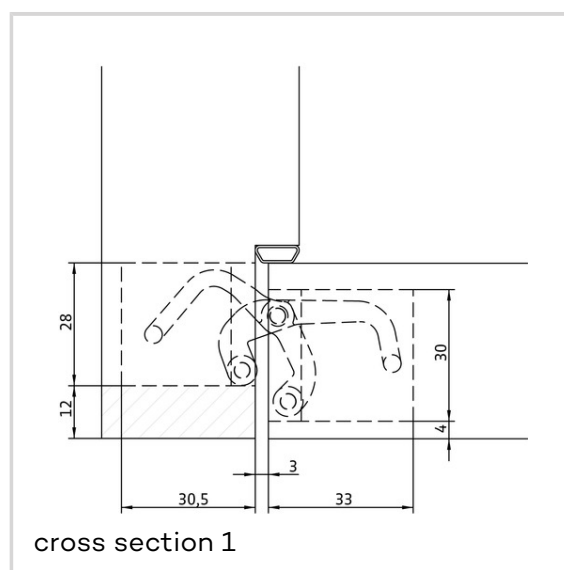

ANSELMINI - AN 161 3D FVZ 12/38

AN 161 3D FVZ 12/38

for unrebated 38 mm thick residential doors with 12 mm recessed frame facings up to 60 kg

**Product features**

- FVZ = recessed frames
- recessed frames up to 12 mm
- door thickness 38 mm
- completely concealed hinge system
- for timber and aluminium frames
- for unrebated residential doors
- 3D adjustment (side +/- 1,5 mm, height +/- 2,5 mm, compression +/- 1,0 mm)
- central installation
- material zamak

**Technical data**

Property	Value
Load capacity	60,0 kg
Overall length	130,0 mm
Width (door part)	30,0 mm
Width (frame part)	28,0 mm
Cutter diameter	16,0 mm
Collar ring diameter	27,0 mm
Opening angle	180°

ANSELMI - AN 161 3D FVZ 12/38**Notes**

The load capacity mentioned above refers to the use of 2 hinges per door leaf (900 x 2100 mm).

Suggested screws: Frame side: Countersunk head screws DIN 7505 A, Diameter 5,0 mm Door side: Pan head screws DIN 7505 B, Diameter 4,0 mm

If necessary, it is possible to lock the vertical adjustment of the hinge by means of a fixing screw (VF).

Alternatively, the routing can be carried out with a cutter diameter of 14,0 mm and a collar ring diameter of 25,0 mm.