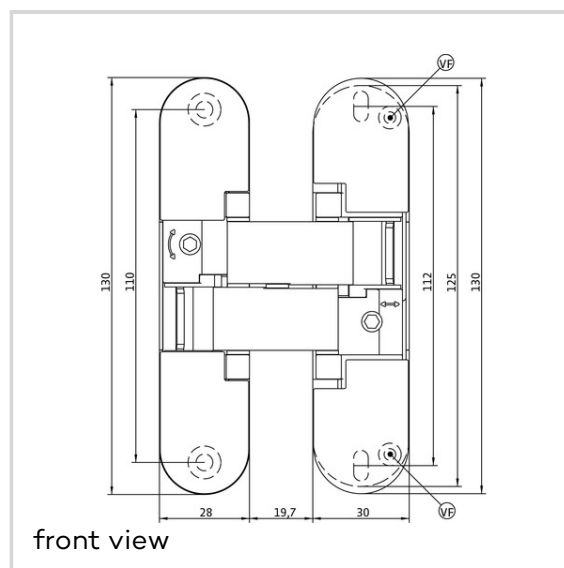

ANSELMINI - AN 161 3D FVZ 12/38

AN 161 3D FVZ 12/38

for unrebated 38 mm thick residential doors with 12 mm recessed frame facings up to 60 kg

**Product features**

- FVZ = recessed frames
- recessed frames up to 12 mm
- door thickness 38 mm
- completely concealed hinge system
- for timber and aluminium frames
- for unrebated residential doors
- 3D adjustment (side +/- 1,5 mm, height +/- 2,5 mm, compression +/- 1,0 mm)
- central installation
- material zamak

**Technical data**

Property	Value
Load capacity	60,0 kg
Overall length	130,0 mm
Width (door part)	30,0 mm
Width (frame part)	28,0 mm
Cutter diameter	16,0 mm
Collar ring diameter	27,0 mm
Opening angle	180°

ANSELMI - AN 161 3D FVZ 12/38**Notes**

The load capacity mentioned above refers to the use of 2 hinges per door leaf (900 x 2100 mm).

Suggested screws: Frame side: Countersunk head screws DIN 7505 A, Diameter 5,0 mm Door side: Pan head screws DIN 7505 B, Diameter 4,0 mm

If necessary, it is possible to lock the vertical adjustment of the hinge by means of a fixing screw (VF).

Alternatively, the routing can be carried out with a cutter diameter of 14,0 mm and a collar ring diameter of 25,0 mm.