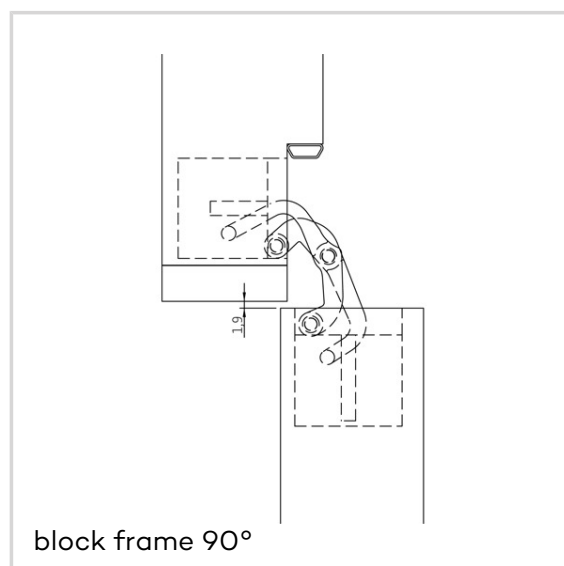

ANSELMI - AN 161 3D FVZ 12/38

Notes

The load capacity mentioned above refers to the use of 2 hinges per door leaf (900 x 2100 mm).

Suggested screws: Frame side: Countersunk head screws DIN 7505 A, Diameter 5,0 mm Door side: Pan head screws DIN 7505 B, Diameter 4,0 mm

If necessary, it is possible to lock the vertical adjustment of the hinge by means of a fixing screw (VF).

Alternatively, the routing can be carried out with a cutter diameter of 14,0 mm and a collar ring diameter of 25,0 mm.

Item versions

Finish	Satin Chrome (AN 014)
VPE	pack of 2
DIN	DIN right and left hand
ITEM NO.	AN 161 3D FVZ 12/38 (AN 014)
EAN	8054608703360
Finish	Black (AN 018)
VPE	pack of 2
DIN	DIN right and left hand
ITEM NO.	AN 161 3D FVZ 12/38 (AN 018)
EAN	8054608703384
Finish	Antique Bronze (AN 035)
VPE	pack of 2
DIN	DIN right and left hand
ITEM NO.	AN 161 3D FVZ 12/38 (AN 035)
EAN	8054608703568
Finish	Aluminium Chrome (AN 036)