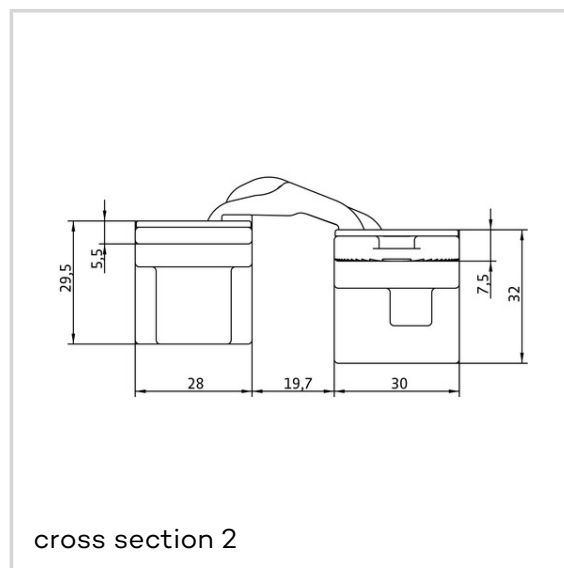

ANSELMI - AN 161 3D FVZ 12/38

Notes

The load capacity mentioned above refers to the use of 2 hinges per door leaf (900 x 2100 mm).

Suggested screws: Frame side: Countersunk head screws DIN 7505 A, Diameter 5,0 mm Door side: Pan head screws DIN 7505 B, Diameter 4,0 mm

If necessary, it is possible to lock the vertical adjustment of the hinge by means of a fixing screw (VF).

Alternatively, the routing can be carried out with a cutter diameter of 14,0 mm and a collar ring diameter of 25,0 mm.

Item versions

Finish	Satin Chrome (AN 014)
VPE	pack of 2
DIN	DIN right and left hand
ITEM NO.	AN 161 3D FVZ 12/38 (AN 014)
EAN	8054608703360
Finish	Black (AN 018)
VPE	pack of 2
DIN	DIN right and left hand
ITEM NO.	AN 161 3D FVZ 12/38 (AN 018)
EAN	8054608703384
Finish	Antique Bronze (AN 035)
VPE	pack of 2
DIN	DIN right and left hand
ITEM NO.	AN 161 3D FVZ 12/38 (AN 035)
EAN	8054608703568
Finish	Aluminium Chrome (AN 036)