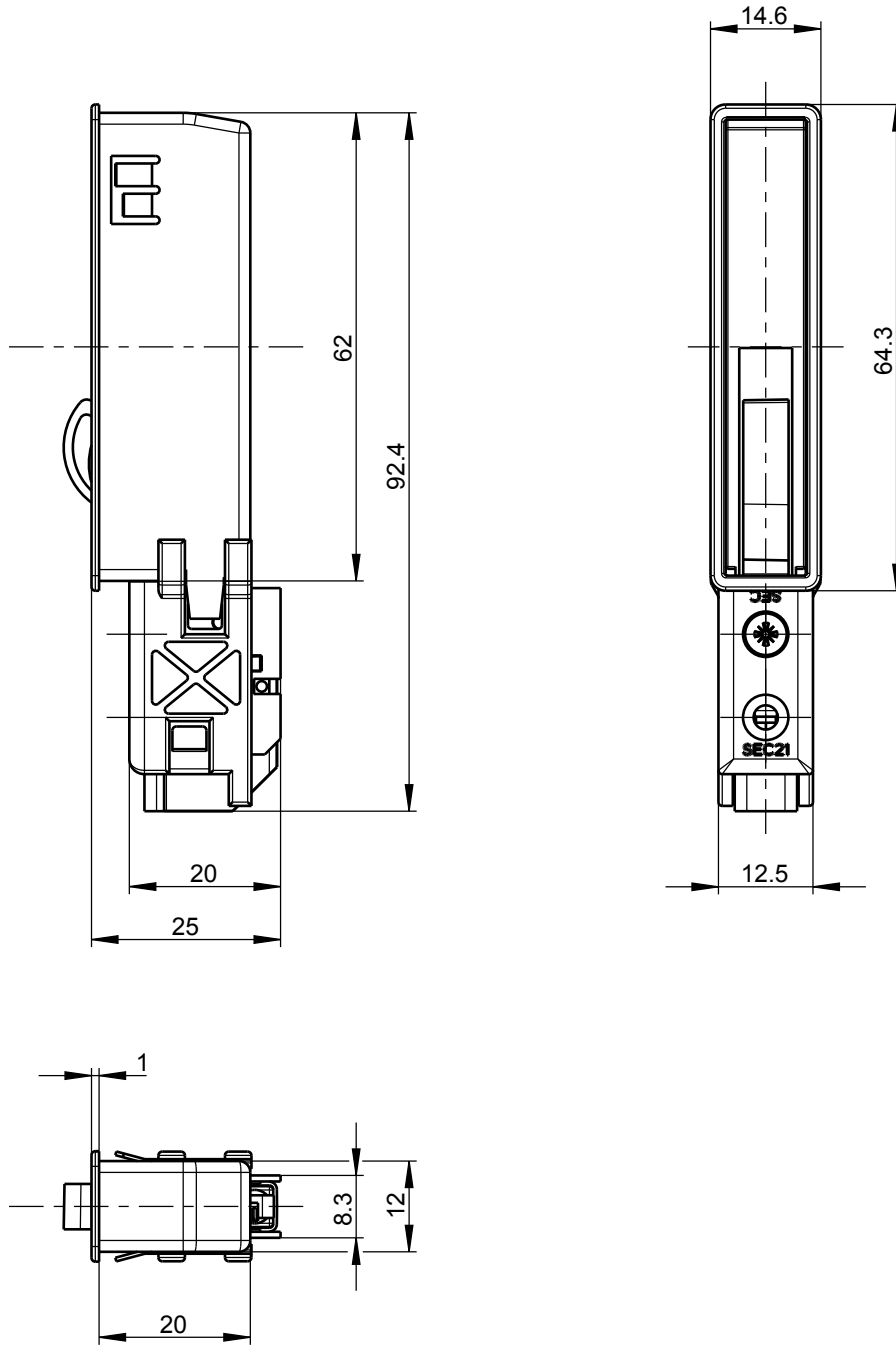

Proprietary rights apply in accordance with ISO 16016.

.
.
.
.
.

Description

Riegelschaltkontakt für Riegelausschnitt 62mm x 12,25mm

--

RSK deadbolt monitoring contact for 62x12,25mm deadbolt cutout

	Release No.	Level	Released		Scale	Modification	Size	
	--	Ver.	--	--				1:1
	Mod. No.	Draft	09.11.2015	Dr		Drawing No.	K-19068-00-0	
	--	Replacement for --						1/1